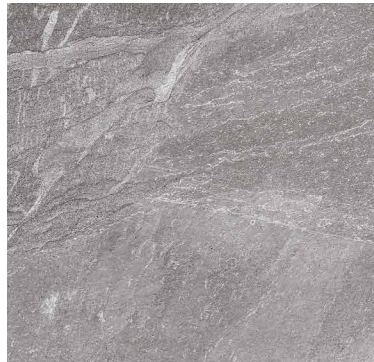

Wall Blocks Grey

Wall Dark

Wall Blocks Dark

**TILEFLAIR**  
NORTH  
TILING CONTRACTOR

• **WALL**

59cm x 59cm

Wall White

Wall Grey