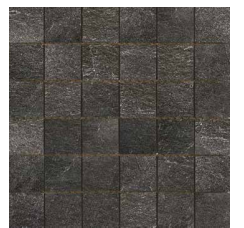

Wall Blocks Grey

Wall Dark

Wall Blocks Dark

**TILEFLAIR**  
NORTH  
TILING CONTRACTOR

• **WALL**

59cm x 59cm

Wall White

Wall Grey

Wall Ivory

Wall Dark

30cm x 30cm

Wall  
White  
Mosaic

Wall  
Ivory  
Mosaic

Wall  
Grey  
Mosaic

Wall  
Dark  
Mosaic